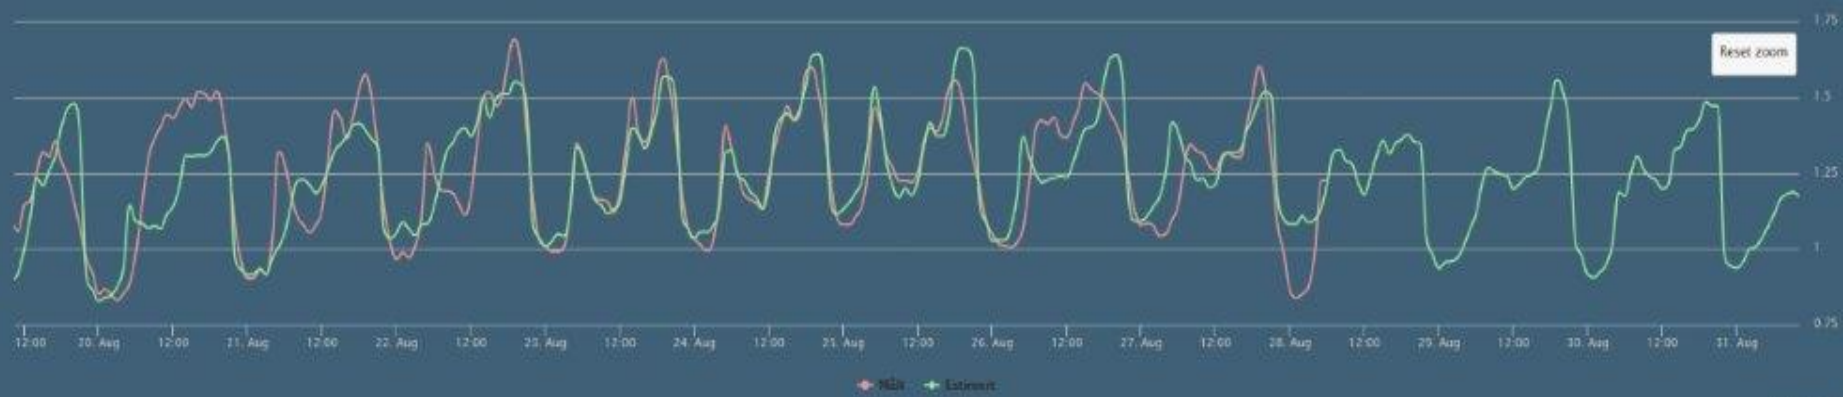

Piloter = aksellert beslutningsprosess

Smartgrid konferansen sept 2017

- yes
- no
- may

- The buy-in of stakeholders who are unfamiliar with ML is crucial for funding ML initiatives.

Temperatur i C

Snittforbruk i kWh (ALS)

- Når det er kaldt bruker innbyggerne i Byafossen mer strøm enn når det er varmt !

- The buy-in of stakeholders who are unfamiliar with ML is crucial for funding ML initiatives.

**I'M AN
ENGINEER**

**TO SAVE TIME LET'S JUST
ASSUME I AM NEVER WRONG**