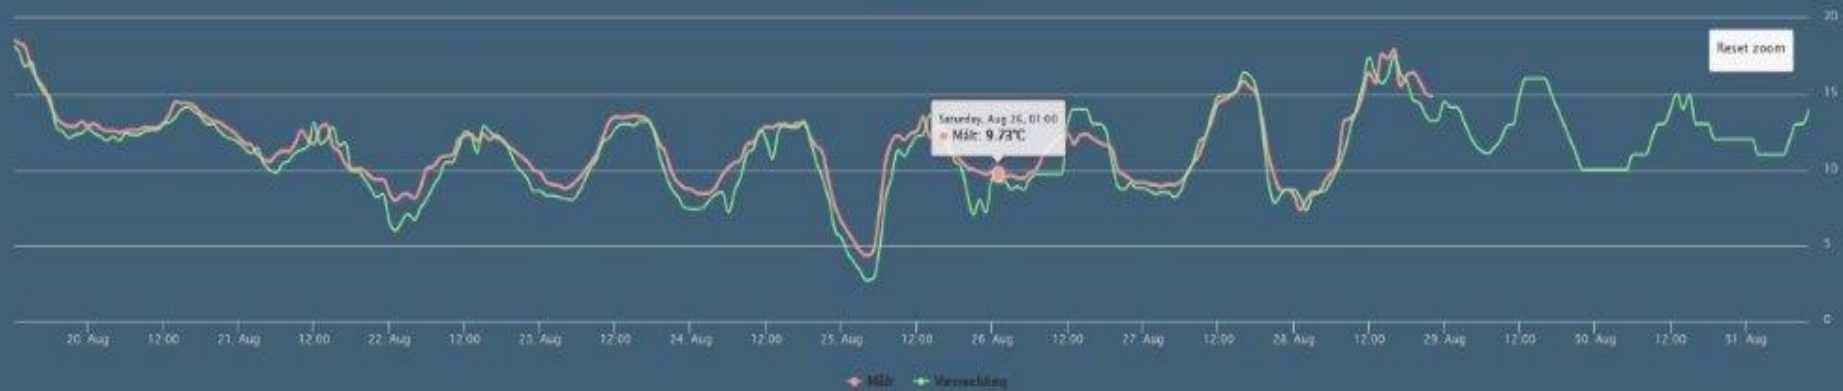

Piloter = aksellert beslutningsprosess

Smartgrid konferansen sept 2017

- yes
- no
- may

- The buy-in of stakeholders who are unfamiliar with ML is crucial for funding ML initiatives.

Temperatur i C

Snittforbruk i kWh (ALS)

- Når det er kaldt bruker innbyggerne i Byafossen mer strøm enn når det er varmt !

- The buy-in of stakeholders who are unfamiliar with ML is crucial for funding ML initiatives.

**I'M AN
ENGINEER**

**TO SAVE TIME LET'S JUST
ASSUME I AM NEVER WRONG**